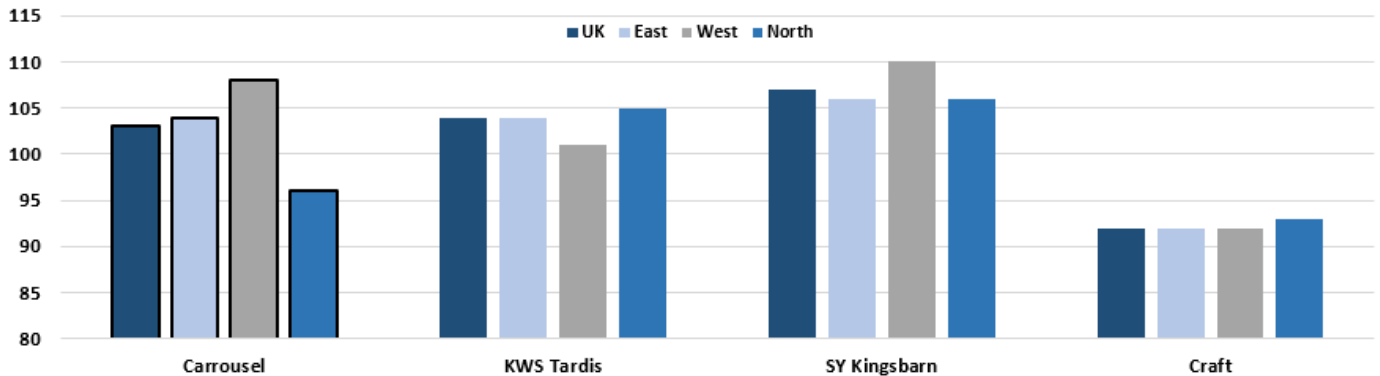

CARROUSEL

2025/26

Parentage: Pixel x (Bonnie x Amistar)

Breeder code: SC 113669 UH

Status 25: UK RL Candidate

Winter Malting Barley - Conventional 6 Row - BYDV Tolerant

Carousel is a high yielding, 6-row winter barley with a strong disease package and BYDV tolerance. It is under test for brewing.

Carousel has an excellent specific weight and is very early to harvest.

Amelie Genty, Breeder

REGIONAL TREATED PERFORMANCE (as % of treated controls)

UNTREATED PERFORMANCE & DISEASE RESISTANCE

	CARROUSEL	KWS Tardis	SY Kingsbarn	Craft
Untreated Yield % Controls	[84]	79	75	77
Mildew	6	5	7	6
Brown Rust	6	6	5	7
Rhynchosporium	6	6	7	6
Net Blotch	6	6	5	7
BYDV Tolerance	Y			

AGRONOMIC PROFILE

	CARROUSEL	KWS Tardis	SY Kingsbarn	Craft
Specific weight (kg/hl)	68.8	68.6	68.9	67.8
Lodging % UT	[7]	[3]	[14]	[7]
Lodging % T	[1]	1	2	0
Height -PGR (cm)	99	81	105	86
Ripening (vs Orwell)	-2	-1	-1	-1
Brackling %	14	8	22	16