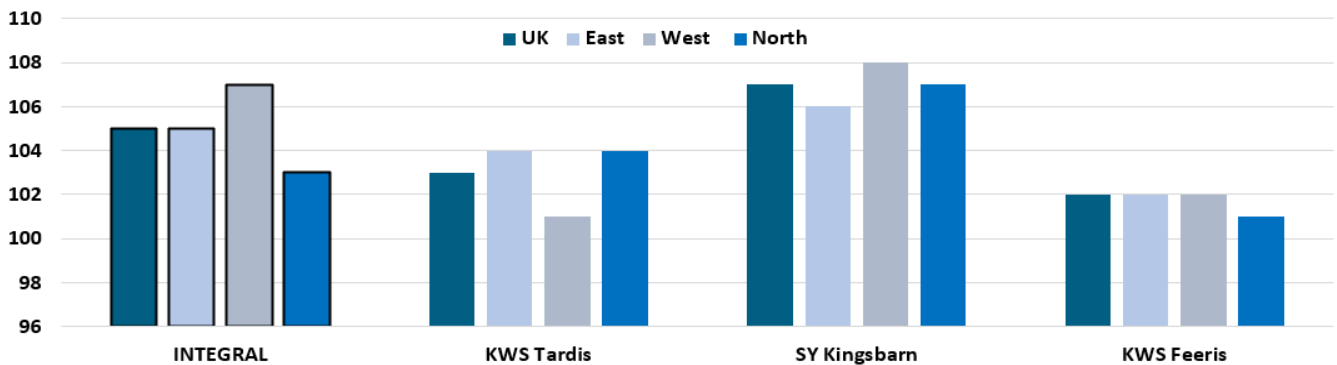

INTEGRAL

2025/26

Parentage: Pixel x Amistar

Breeder code: SC104465UH

Status 25: UK RL P1

Winter Feed Barley - Conventional 6 Row - BYDV Tolerant

Integral is a consistently high yielding, very stiff strawed 6-row winter barley with a strong disease package. It is the highest yielding winter barley with BYDV tolerance.

Integral has an excellent specific weight and is early to harvest.

Amelie Genty, Breeder

REGIONAL TREATED PERFORMANCE (as % of treated controls)

UNTREATED PERFORMANCE & DISEASE RESISTANCE

	INTEGRAL	KWS Tardis	SY Kingsbarn	KWS Feeris
Untreated Yield % Controls	91	85	82	84
Mildew	4	5	7	5
Brown Rust	6	6	5	6
Rhynchosporium	6	6	7	6
Net Blotch	6	6	5	6
BYDV Tolerance	Y			Y

AGRONOMIC PROFILE

	INTEGRAL	KWS Tardis	SY Kingsbarn	KWS Feeris
Specific weight (kg/hl)	69.4	70.1	70.2	69.1
Lodging –PGR (1-9)	[8]	8	6	8
Height –PGR (cm)	102	93	113	100
Ripening (vs Orwell)	0	0	-1	0
Brackling %	4	7	20	13
Screenings % 2.25mm	1.7	1.9	1.5	1.7